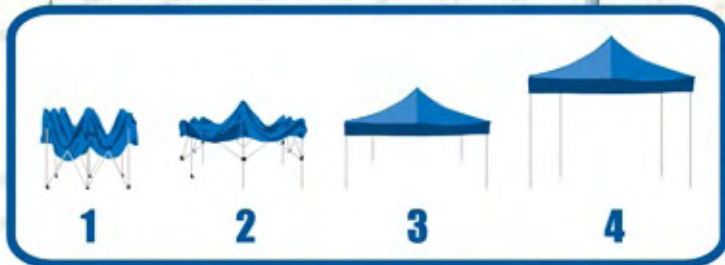

Acme-Up Tents

Acme-Up tents are a tried and true favorite. Quick set-up time and portability make this tent ideal for outdoor events as well as a great pallet display. Weather resistant vinyl.